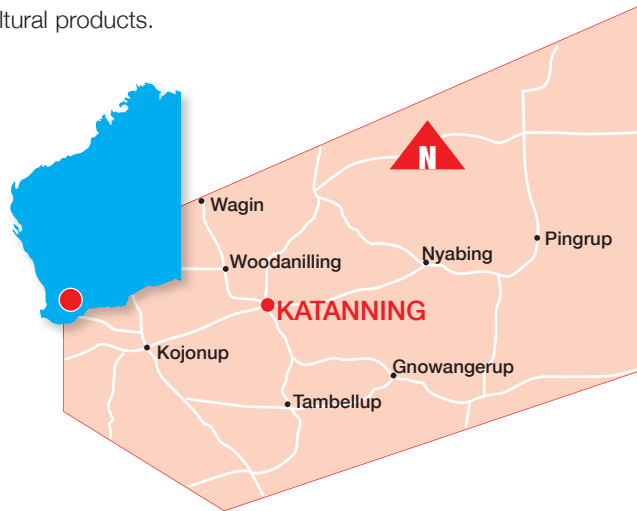

The Great Southern Herald has been the journal of record in the heart of the Great Southern's farming region since 1901, and continues to provide a comprehensive coverage of community and regional news.

With agriculture such a local focus, the paper also keeps producers up to date with the latest news, market reports and farming advice in its weekly Great Southern Farmer liftout.

Ask about our very competitive 'Great Southern' package, which will also extend your reach at minimum cost.

Located in the heart of the Great Southern, 290 kilometres south east of Perth, Katanning is a major regional centre servicing more than 18 communities in a prosperous agricultural region. With a growing population, currently more than 4000 people, Katanning provides a range of recreation and leisure facilities, government, health and education services, as well as a diverse retail and business district.

Katanning also has a rich cultural mix that celebrates difference yet embraces community. Major industries include a large export abattoir and the Katanning saleyards – home of the largest country sheep sales in WA, sheep studs, wool and a major CBH receival centre.

The region is an important contributor to the State's economy, generating hundreds of millions of dollars in earnings from agricultural products.